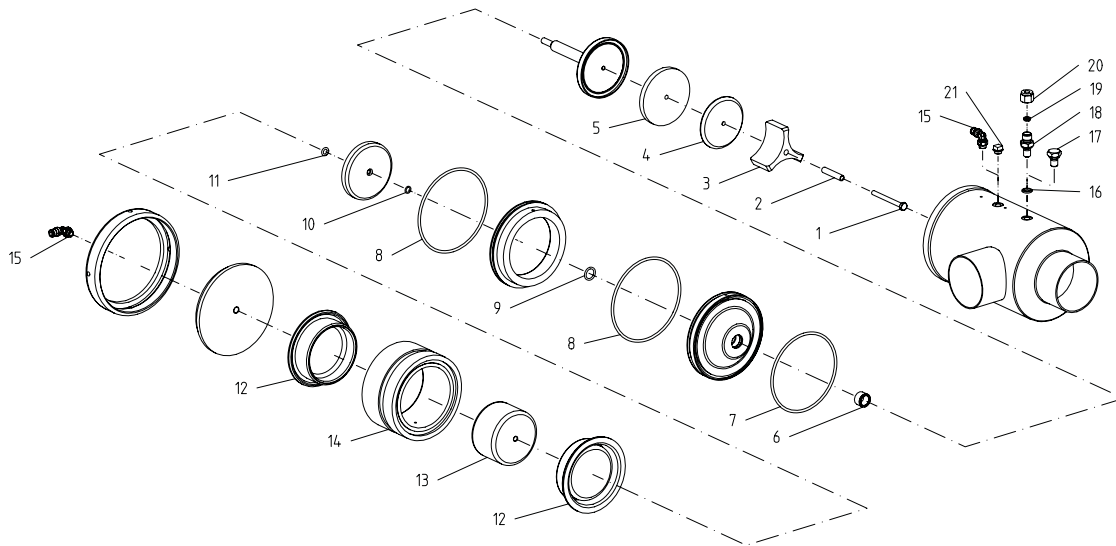

SB Pressure Exhaust; 76,1mm

Pos	Qty	Denomination	76.1mm
1	1	Screw	9611995573
2	1	Bushing	9615087801
3	1	Guide Fin	9615082801
4	1	Disc	9615068701
5	☐	Gasket, EPDM	
6	☐	Variseal	
7	☐	O-ring, EPDM	
8	☐	O-ring, NBR	
9	☐	O-ring, NBR	
10	☐	O-ring, NBR	
11	☐	O-ring, NBR	
12	2	Diaphragm	9611995574
13	1	Support for Diaphragm	9615086001
14	1	Intermediate Lining for Diaphragm	9615085901
15	2	Air Inlet	9611991988
16	1	Washer	9611995575
17	1	Plug	9615090001
18	1	Cip Nozzle	9615089901
19	1	Ferrule Set	9611995506
20	1	Nut	9611995505
21	1	Water Rejector	9613414101

76.1mm

Service kits for Pressure Exhaust, 76,1mm

☐ **Service Kit** **9611924320**

Parts marked with ☐ are included in the service kits.