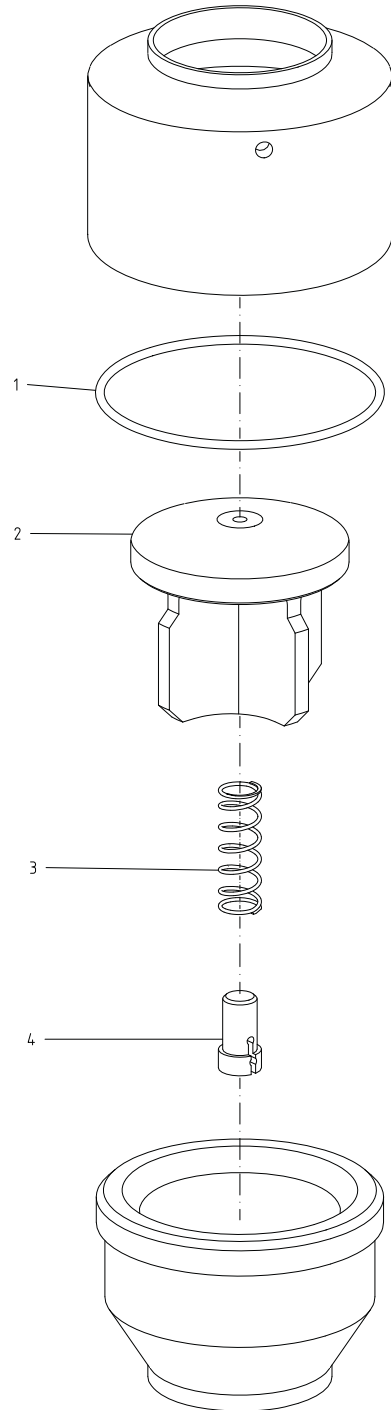

## Spare Parts

### Alfa Laval SB Self-cleaning CO2 valve

ESE02905-EN1

2015-04

Original manual

---

*The information herein is correct at the time of issue but may be subject to change without prior notice*

<b>1. SB Self cleaning CO2 valve 25-101.6mm/DN25-100 .....</b>	<b>4</b>
--	----------

**SB Self cleaning CO2 valve 25-101.6mm/DN25-100**

---

Pos	Qty	Denomination	25mm DN25	38mm DN40	51mm DN50	63.5mm DN65	76.1mm DN80	101.6mm DN100
1	1	O-ring .....	9611995622	9611995623	9611995624	9611995625	9611995634	9611995627
2	1	Valve disc .....	9615108101	9615108701	9615108801	9615108901	9615107701	9615109001
3	1	Spring .....	9615107601	9615115301	9615115301	9615109301	9615109301	9615109301
4	1	Spring guide .....	9615107501	9615107501	9615107501	9615109201	9615109201	9615109201