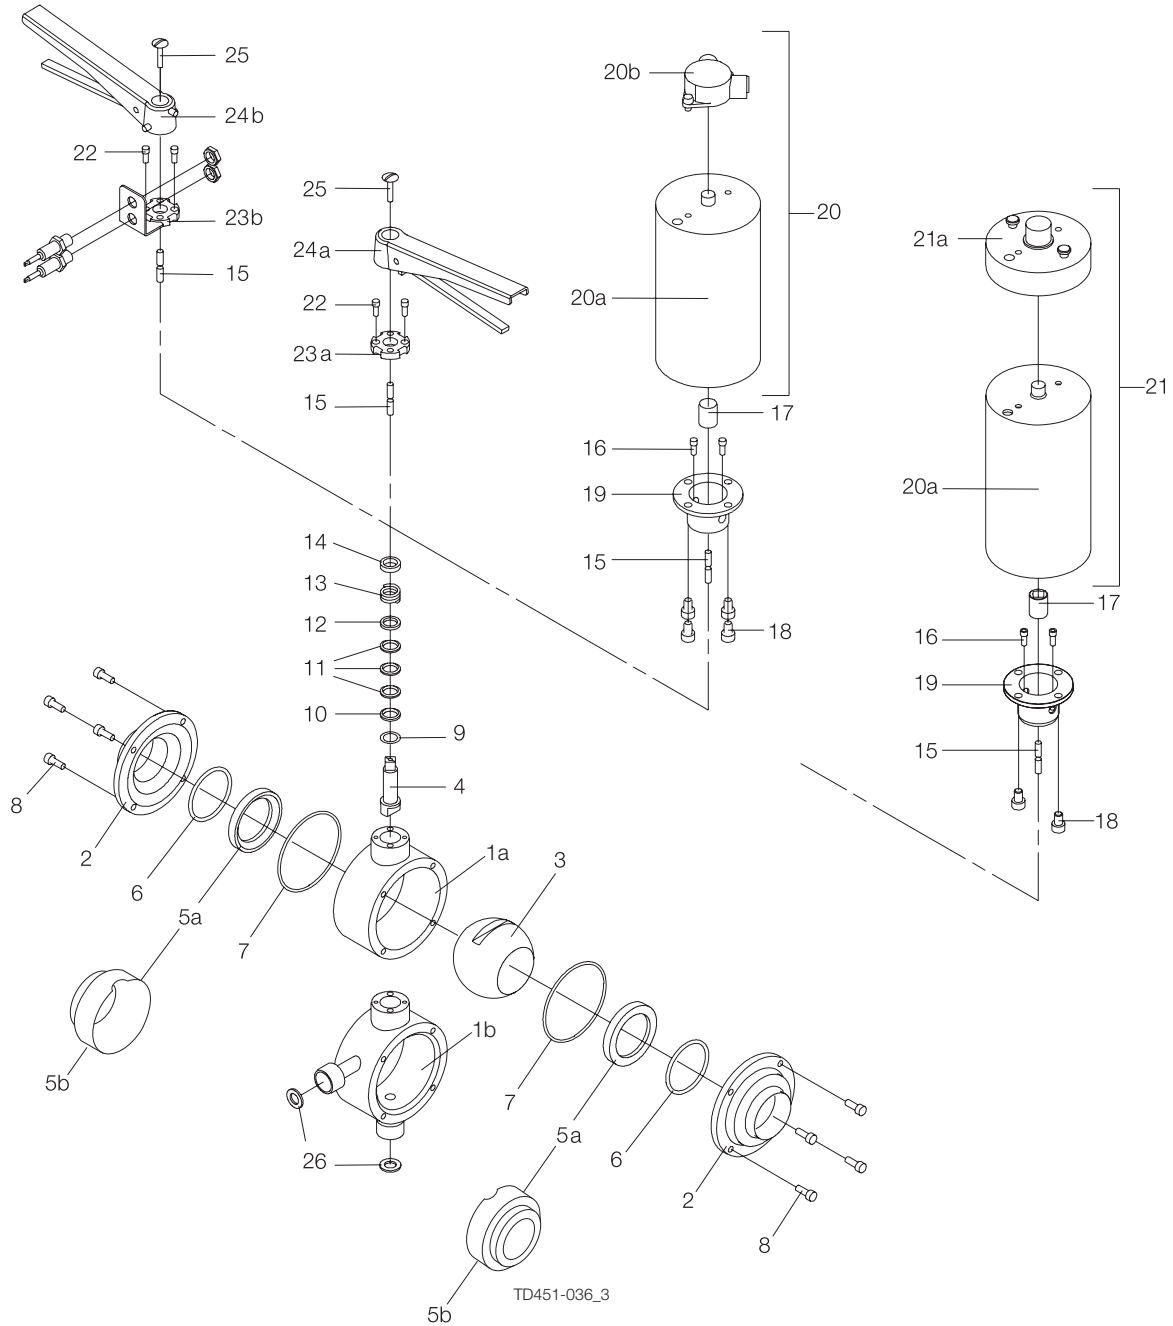

* Including mounting tool for stem gasket unit

** Not included in service kits

Parts marked with □◆○* are included in the service kits.

Recommended spare parts: Service kits.

900152/1

SBV Sanitary Ball Valve for DIN tube