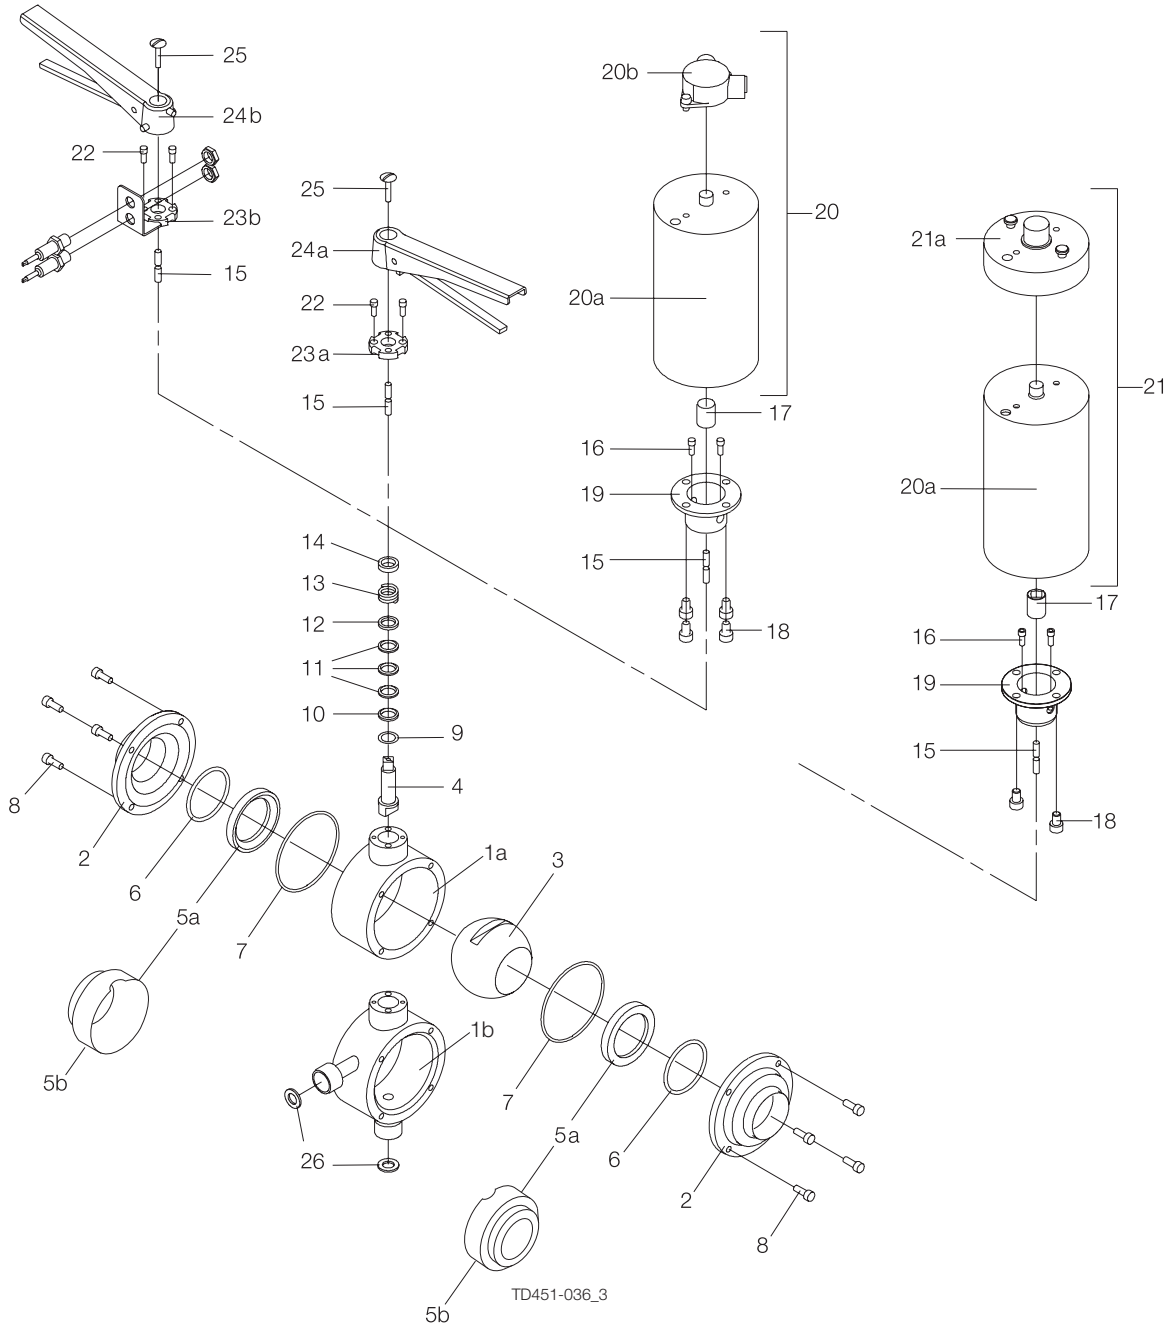

SBV Sanitary Ball Valve for Inch tube

Pos	Qty	Denomination	DN25	DN38	DN51	DN63.5	DN76.1	DN101.6
1a	1	Valve body	9612647501	9612647535	9612647547	9612647559	9612647571	9612647584
1b	1	Valve body, for cavity cleaning ...	9612647673	9612647674	9612647675	9612647676	9612647677	9612647678
2	2	Flange	9612647502	9612647536	9612647548	9612647560	9612647572	9612647585
3	1	Ball	9612647503	9612647537	9612647549	9612647561	9612647573	9612647586
4	1	Stem	9612647504	9612647504	9612647550	9612647550	9612647550	9612647587
5a	2	Valve seat						
5b	2	Valve seat, for cavity fillers						
6	2	O-ring, EPDM (std)						
		O-ring, NBR						
		O-ring, Q						
		O-ring, FPM						
7	2	O-ring, EPDM (std)						
		O-ring, NBR						
		O-ring, Q						
		O-ring, FPM						
8	8	Flange screw, ...	9612647514	9612647514	9612647514			
	12	Flange screw, ...				9612647514	9612647583	
	16	Flange screw, ...						9612647583
9	1	Sliding ring						
10	1	Support ring						
11	3	V-rings						
12	1	Pressure ring						
13	1	Spring	9612647519	9612647519	9612647519	9612647519	9612647519	9612647602
14	1	Slide bearing						
15	2	Pin	9612647521	9612647521	9612647521	9612647521	9612647521	9612647604
16	2	Screw (act.)	9612647522	9612647522	9612647522	9612647522	9612647522	9612647605
17	1	Coupling	9612647523	9612647523	9612647523	9612647523	9612647523	9612647606
18	2	Screw	9612647524	9612647524	9612647524	9612647524	9612647524	9612647607
19	1	Bonnet	9612647525	9612647525	9612647525	9612647525	9612647525	9612647608
20	1	Actuator complete, standard version, ...	9612647680	9612647680	9612647680	9612647680	9612647680	9612647681
20a		Actuator	9612647526	9612647526	9612647526	9612647526	9612647526	9612647609
20b	1	Position indicator complete	9612647527	9612647527	9612647527	9612647527	9612647527	9612647527
21		Actuator complete, ThinkTop version, ...	9612647682	9612647682	9612647682	9612647682	9612647682	9612647683
20a		Actuator	9612647526	9612647526	9612647526	9612647526	9612647526	9612647609
21a	1	ThinkTop adapter complete	9612647528	9612647528	9612647528	9612647528	9612647528	9612647610
22	2	Screw (man.)	9612647529	9612647529	9612647529	9612647529	9612647529	
23a	1	Top plate	9612647530	9612647530	9612647530	9612647530	9612647530	
23b		Top plate, for position indication ..	9612647531	9612647531	9612647531	9612647531	9612647531	9612647613
24a	1	Handle	9612647532	9612647532	9612647532	9612647532	9612647532	
24b		Handle, for position indication ...	9612647533	9612647533	9612647533	9612647533	9612647533	
25	1	Screw	9612647534	9612647534	9612647534	9612647534	9612647534	
26	2	Seal for valves with cavity cleaning connections **	9612647679	9612647679	9612647679	9612647679	9612647679	9612647679