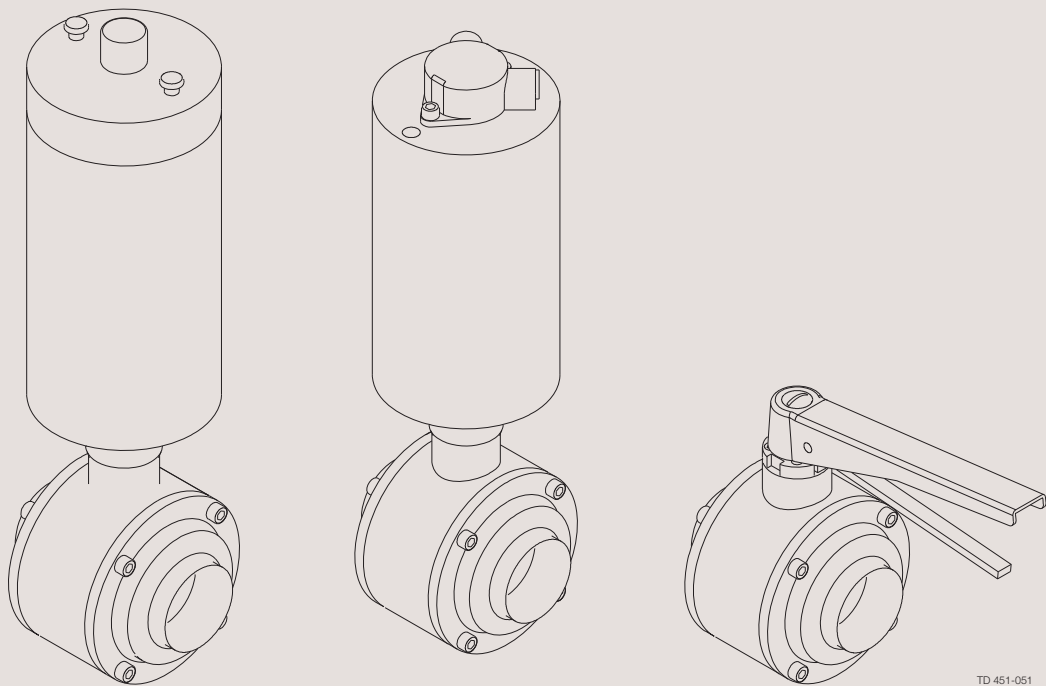

Spare Parts

SBV Sanitary Ball Valve

TD 451-051

ESE00804-EN5 2018-02

Original manual

Table of contents

The information herein is correct at the time of issue but may be subject to change without prior notice