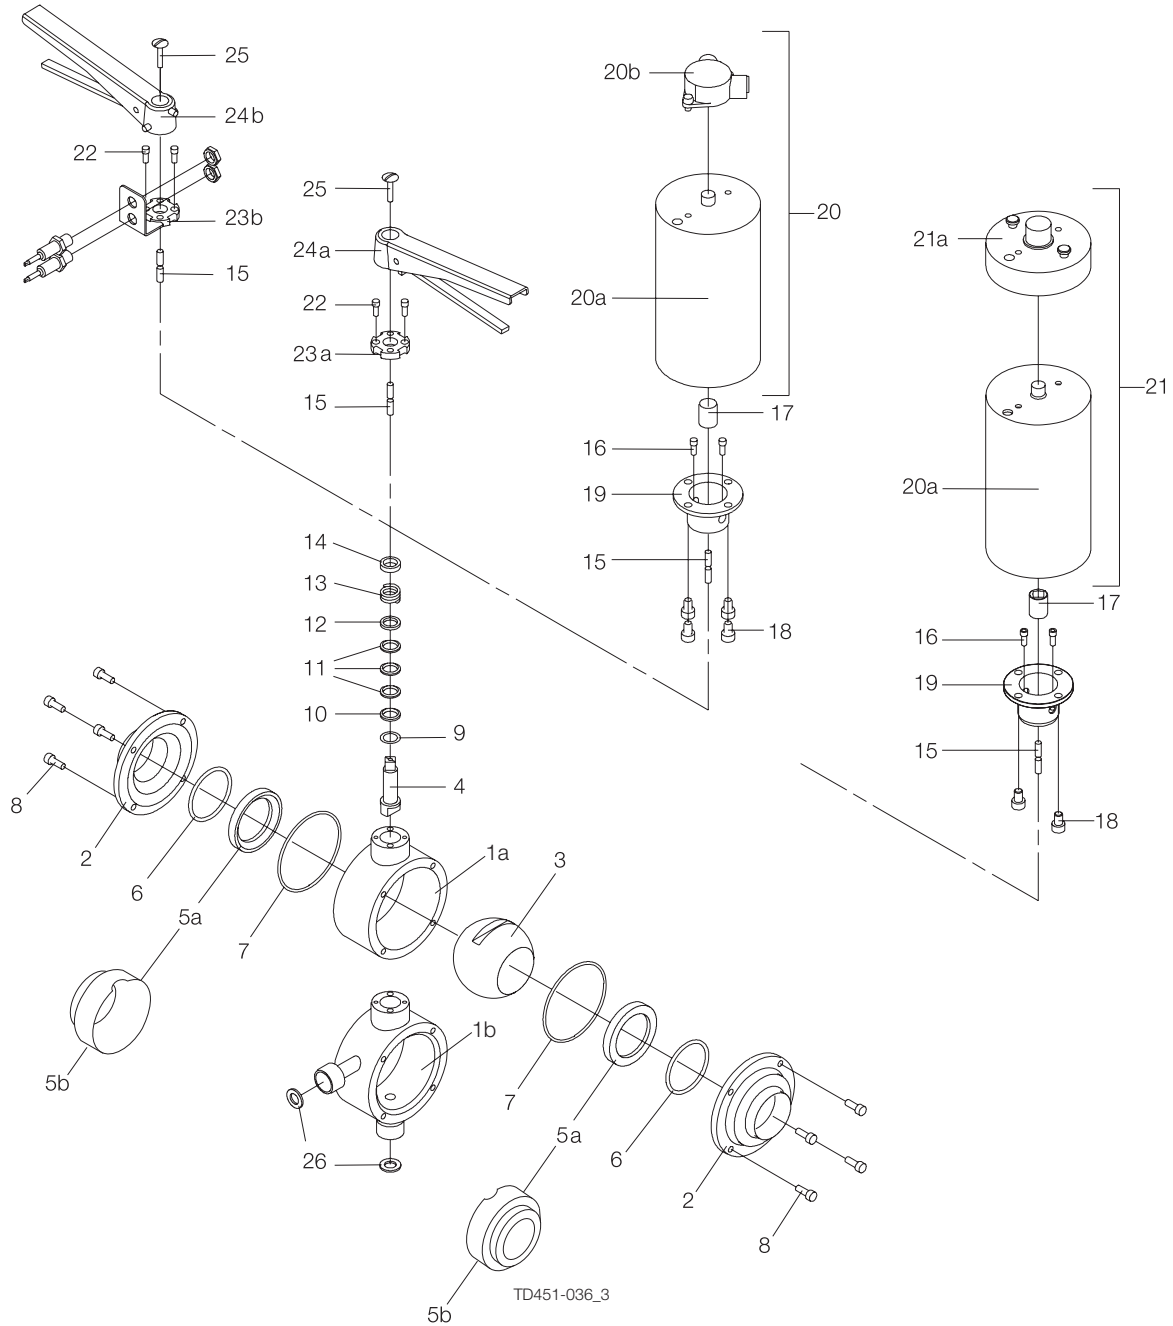

SBV Sanitary Ball Valve for Inch tube

Pos	Qty	Denomination	DN25	DN38	DN51	DN63.5	DN76.1	DN101.6
1a	1	Valve body	9612647501	9612647535	9612647547	9612647559	9612647571	9612647584
1b	1	Valve body, for cavity cleaning ...	9612647673	9612647674	9612647675	9612647676	9612647677	9612647678
2	2	Flange	9612647502	9612647536	9612647548	9612647560	9612647572	9612647585
3	1	Ball	9612647503	9612647537	9612647549	9612647561	9612647573	9612647586
4	1	Stem	9612647504	9612647504	9612647550	9612647550	9612647550	9612647587
5a	2	Valve seat						
5b	2	Valve seat, for cavity fillers						
6	2	O-ring, EPDM (std)						
		O-ring, NBR						
		O-ring, Q						
		O-ring, FPM						
7	2	O-ring, EPDM (std)						
		O-ring, NBR						
		O-ring, Q						
		O-ring, FPM						
8	8	Flange screw, ...	9612647514	9612647514	9612647514			
	12	Flange screw, ...				9612647514	9612647583	
	16	Flange screw, ...						9612647583
9	1	Sliding ring						
10	1	Support ring						
11	3	V-rings						
12	1	Pressure ring						
13	1	Spring	9612647519	9612647519	9612647519	9612647519	9612647519	9612647602
14	1	Slide bearing						
15	2	Pin	9612647521	9612647521	9612647521	9612647521	9612647521	9612647604
16	2	Screw (act.)	9612647522	9612647522	9612647522	9612647522	9612647522	9612647605
17	1	Coupling	9612647523	9612647523	9612647523	9612647523	9612647523	9612647606
18	2	Screw	9612647524	9612647524	9612647524	9612647524	9612647524	9612647607
19	1	Bonnet	9612647525	9612647525	9612647525	9612647525	9612647525	9612647608
20	1	Actuator complete, standard version, ...	9612647680	9612647680	9612647680	9612647680	9612647680	9612647681
20a		Actuator	9612647526	9612647526	9612647526	9612647526	9612647526	9612647609
20b	1	Position indicator complete	9612647527	9612647527	9612647527	9612647527	9612647527	9612647527
21		Actuator complete, ThinkTop version, ...	9612647682	9612647682	9612647682	9612647682	9612647682	9612647683
20a		Actuator	9612647526	9612647526	9612647526	9612647526	9612647526	9612647609
21a	1	ThinkTop adapter complete	9612647528	9612647528	9612647528	9612647528	9612647528	9612647610
22	2	Screw (man.)	9612647529	9612647529	9612647529	9612647529	9612647529	
23a	1	Top plate	9612647530	9612647530	9612647530	9612647530	9612647530	
23b		Top plate, for position indication ..	9612647531	9612647531	9612647531	9612647531	9612647531	9612647613
24a	1	Handle	9612647532	9612647532	9612647532	9612647532	9612647532	
24b		Handle, for position indication ...	9612647533	9612647533	9612647533	9612647533	9612647533	
25	1	Screw	9612647534	9612647534	9612647534	9612647534	9612647534	
26	2	Seal for valves with cavity cleaning connections **	9612647679	9612647679	9612647679	9612647679	9612647679	9612647679